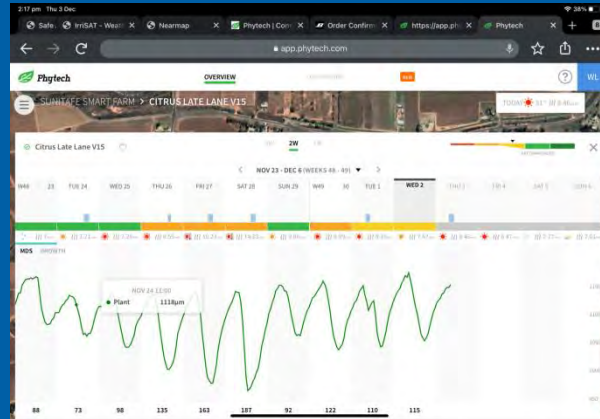

# Demonstration Site

- |   |  |  |   |
|---|--|--|---|
| <span style="color: green;">●</span> Phytch Dendrometer and Pressure Sensor | <span style="color: lightblue;">●</span> Metos Pessi - Weather Station, Leaf Wetness, Soil Moisture Probe 90cm | <span style="color: red;">●</span> Arable Weather Station                    | <span style="color: brown;">●</span> Wiser Enviro Pro Probes 90cm |
| <span style="color: orange;">●</span> Phytch Soil Moisture Probe 45 cm      | <span style="color: purple;">●</span> Metos Pessi - Iscout and Cropview  | <span style="color: yellow;">●</span> Siemens Water Meter Mag flow           | <span style="color: black;">●</span> Sentek Drill and Drop Probe  |
| <span style="color: orange;">●</span> Phytch Fruit Sizer                    | <span style="color: pink;">●</span> Cropex Soil moisture probe 45cm  | <span style="color: green;">●</span> Gold Tech Dream 2 Irrigation Controller |   |

# Sensors and IoT

Dendrometers

Weather stations

Soil moisture probes

# SenTek Drill and Drop

- For short-term use, such as the monitoring of vegetable crops, due to the fast and easy install and extraction techniques
- Moisture, salinity and temperature sensors at every 10 cm (4 inches) depth
- Buriable to any depth
- Sends data via Bluetooth to phone