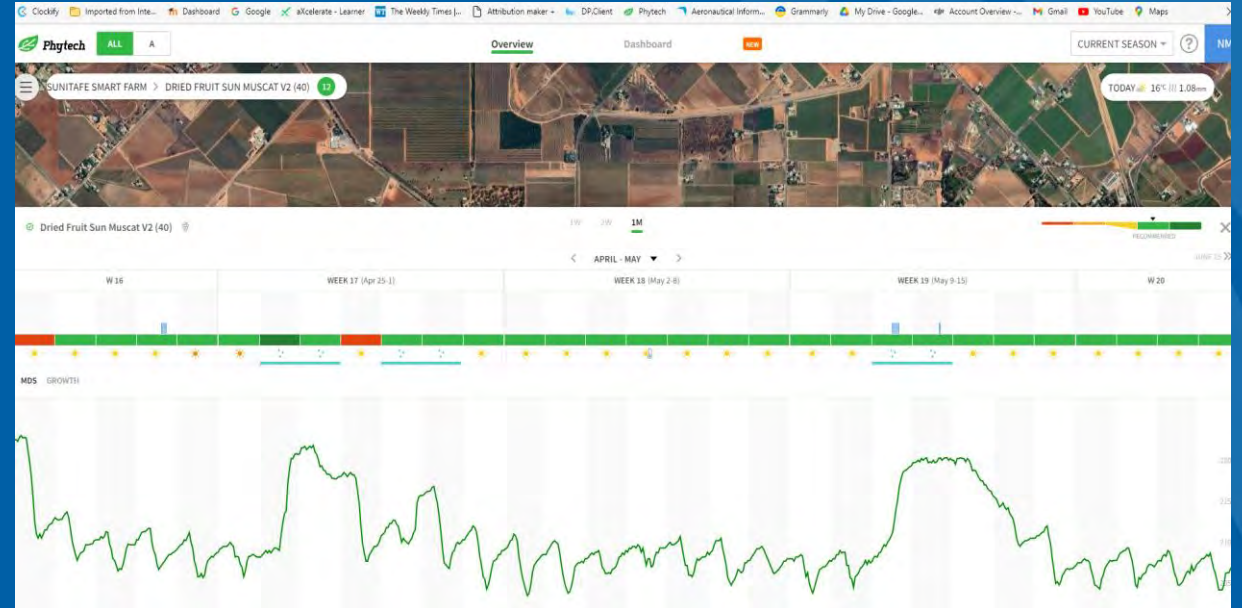

# SenTek Drill and Drop

- For short-term use, such as the monitoring of vegetable crops, due to the fast and easy install and extraction techniques
- Moisture, salinity and temperature sensors at every 10 cm (4 inches) depth
- Buriable to any depth
- Sends data via Bluetooth to phone

# METOS ANZ

Leaf wetness sensor

Accessible on Mobile phone

- Weather Station
- Leaf wetness
- Soil moisture
- Crop View Camera
- Pest View Camera

# Phytech

- First Real Commercial Dendrometer
- Pressure sensors
- Soil Moisture
- Easy-to-use platform
- Subscription based
- Company owns the information
- Weather prediction

# Drone Technology

- 45 minute flight time
- 8km range
- Mapping program – prescribed map on computer and controls flight path
- Multi-spectrum camera –
  - NDVI (Normalised Difference Vegetation Index)
  - Infra red, pick up growth irregularities