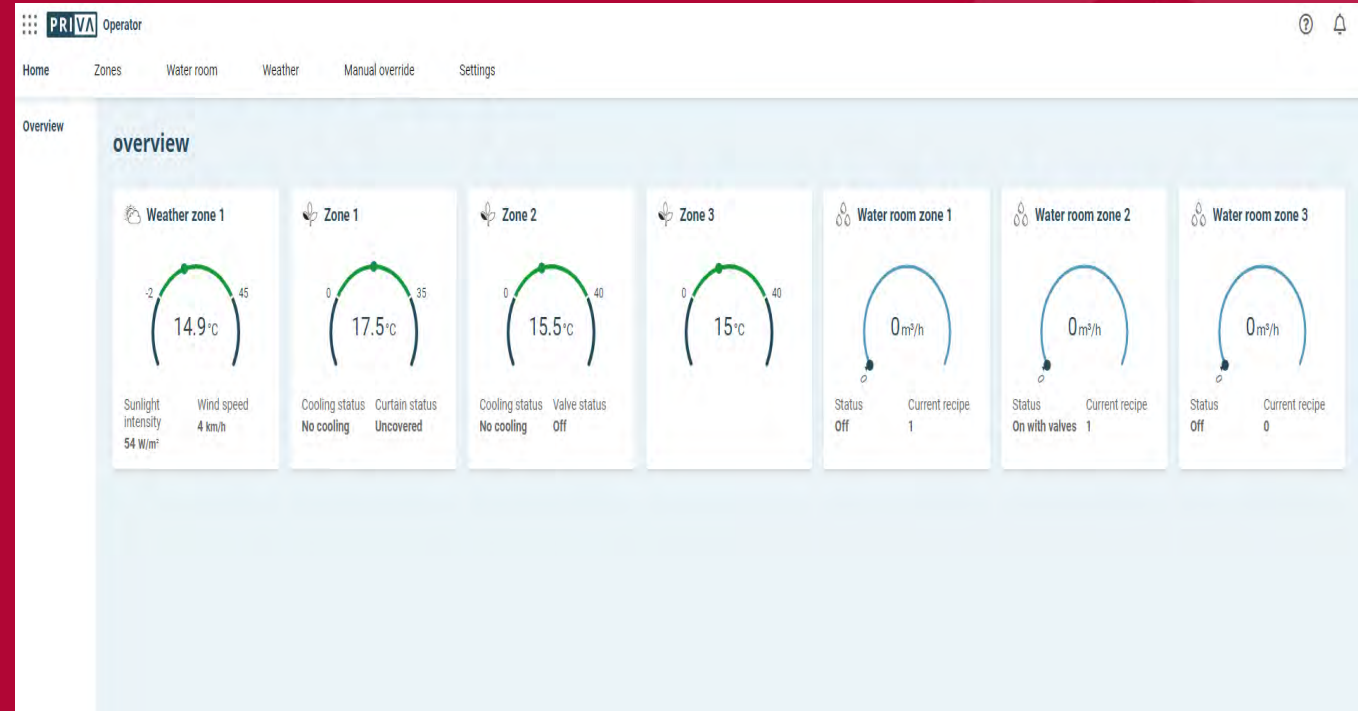

Priva Operator System

- Full Irrigation control
- Weather control
- Weather monitoring
- Soil Moisture monitoring
- Easy to use Platform

Priva - Operator