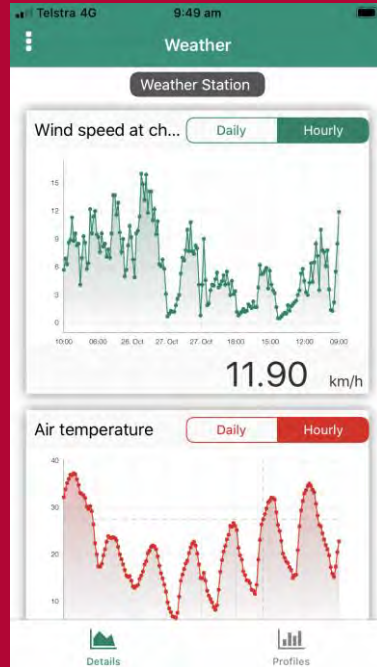

# Sensors and IoT

Dendrometers

Weather stations

Soil moisture probes

# SenTek Drill and Drop

- For short-term use, such as the monitoring of vegetable crops, due to the fast and easy install and extraction techniques
- Moisture, salinity and temperature sensors at every 10 cm (4 inches) depth
- Buriable to any depth
- Sends data via Bluetooth to phone

# METOS ANZ

Leaf wetness sensor

Accessible on Mobile phone

- Weather Station
- Leaf wetness
- Soil moisture
- Crop View Camera
- Pest View Camera