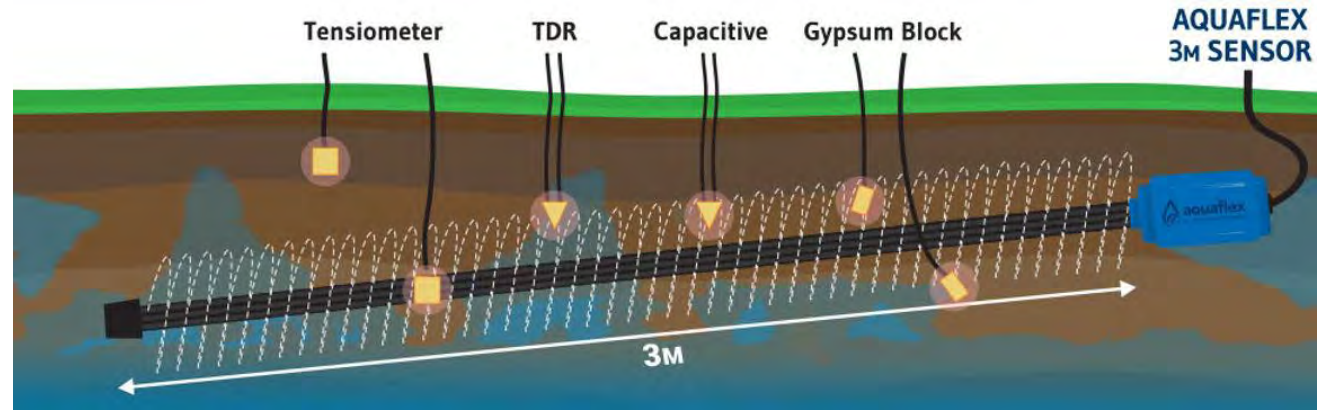

Leica BLK 360 LiDAR

tree physiology

Spectral Evolution spectroradiometer

AgriWAN trunk dendrometer

Green Atlas Cartographer

Soil moisture sensor network – irrigation management

Readily available water (RAW) per experimental plot

High RAW
 Low RAW

Green Atlas Cartographer

Pulse width modulating precision spray system

Smart Apply
Intelligent Spray Control System™

Innovative Agtech for orchard management

June 2023

Agriculture Victoria Mildura SmartFarm