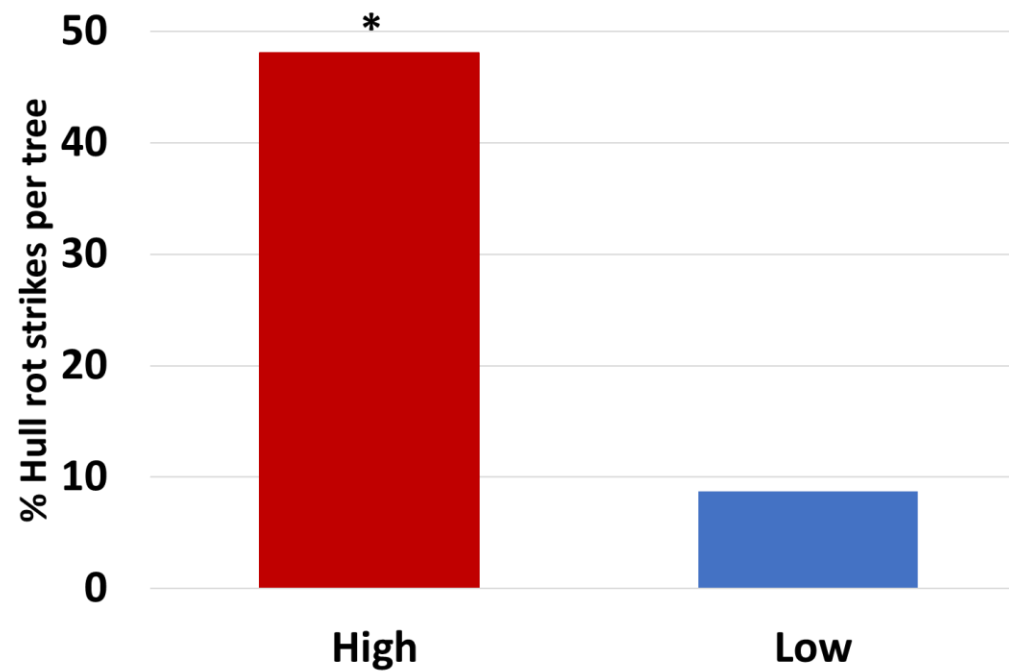

Victorian Government

Hort Innovation

....as well as....

Haeusler's

Think Water

Green Atlas

Ceres

Remote imaging technology for disease risk prediction