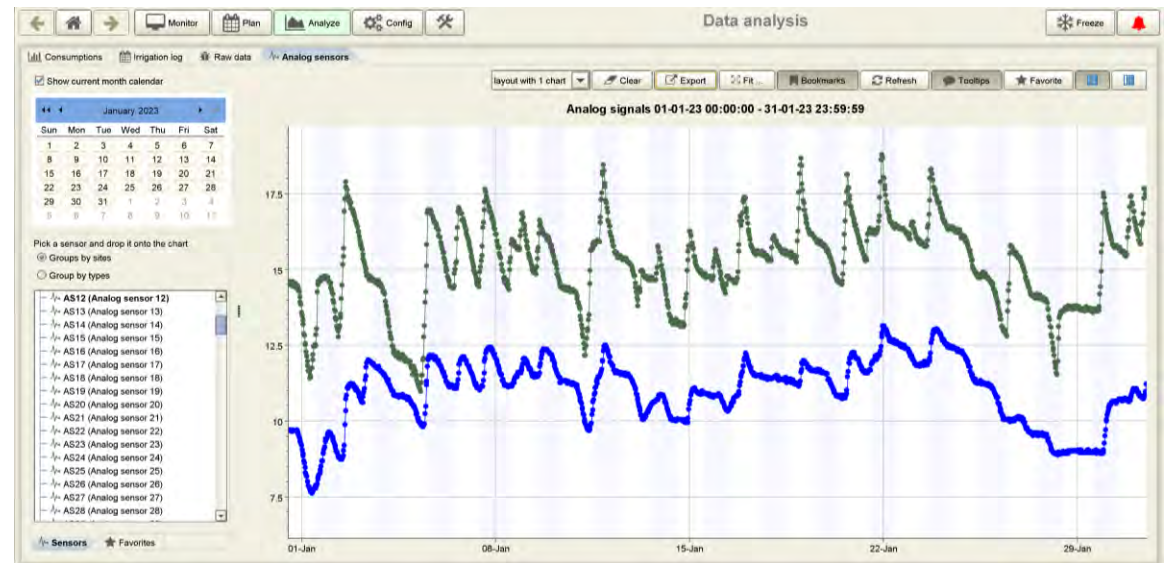

Leica BLK 360 LiDAR

tree physiology

Spectral Evolution spectroradiometer

AgriWAN trunk dendrometer

Green Atlas Cartographer

Soil moisture sensor network – irrigation management

Readily available water (RAW) per experimental plot

High RAW
 Low RAW

Green Atlas Cartographer

Pulse width modulating precision spray system

Smart Apply
Intelligent Spray Control System™

Innovative Agtech for orchard management

June 2023

Agriculture Victoria Mildura SmartFarm

- Almond research platform
- Established to address almond industry strategies
 - Current systems - resource inputs
 - Higher density - shake-and-catch
- **Evaluating AgTech**

ENVIRONMENT

soil moisture

EnviroSCAN  soil moisture probes