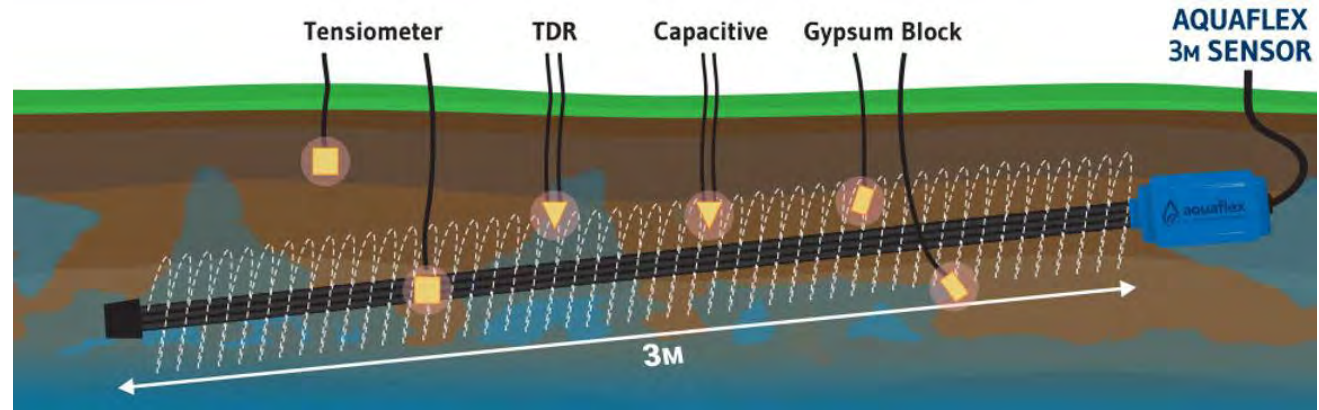

crop protection

AVIX Autonomic bird laser device

LoRaWAN
4G/5G
wireless

TREE TRAITS

growth/architecture

Leica BLK 360 LiDAR

tree physiology

Spectral Evolution spectroradiometer

AgriWAN trunk dendrometer

Green Atlas Cartographer

Soil moisture sensor network – irrigation management

Readily available water (RAW) per experimental plot

■ High RAW
 ■ Low RAW

Green Atlas Cartographer

Pulse width modulating precision spray system

Smart Apply
Intelligent Spray Control System™

Remote imaging technology for disease risk prediction

Actual hull rot strikes
Feb/March 2021

Acknowledgements

Agriculture Infrastructure and Jobs Fund (AIJF)

Rural R&D for Profit program