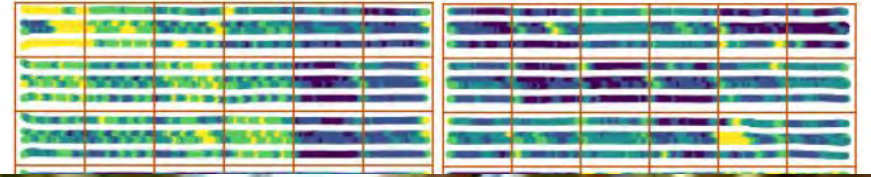

AgriWAN trunk dendrometer

Green Atlas Cartographer

Soil moisture sensor network – irrigation management

Readily available water (RAW) per experimental plot

■ High RAW
 ■ Low RAW

Green Atlas Cartographer

Pulse width modulating precision spray system