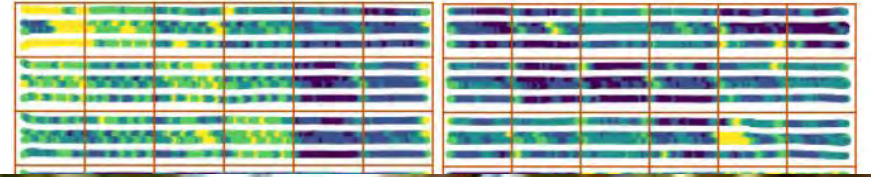

Leica BLK 360 LiDAR

tree physiology

Spectral Evolution spectroradiometer

AgriWAN trunk dendrometer

Green Atlas Cartographer

Soil moisture sensor network – irrigation management

Readily available water (RAW) per experimental plot

High RAW
 Low RAW

Green Atlas Cartographer

Pulse width modulating precision spray system

Smart Apply
Intelligent Spray Control System™

Innovative Agtech for orchard management

June 2023

Agriculture Victoria Mildura SmartFarm

- Almond research platform
- Established to address almond industry strategies
 - Current systems - resource inputs
 - Higher density - shake-and-catch
- **Evaluating AgTech**

ENVIRONMENT

soil moisture

EnviroSCAN  soil moisture probes