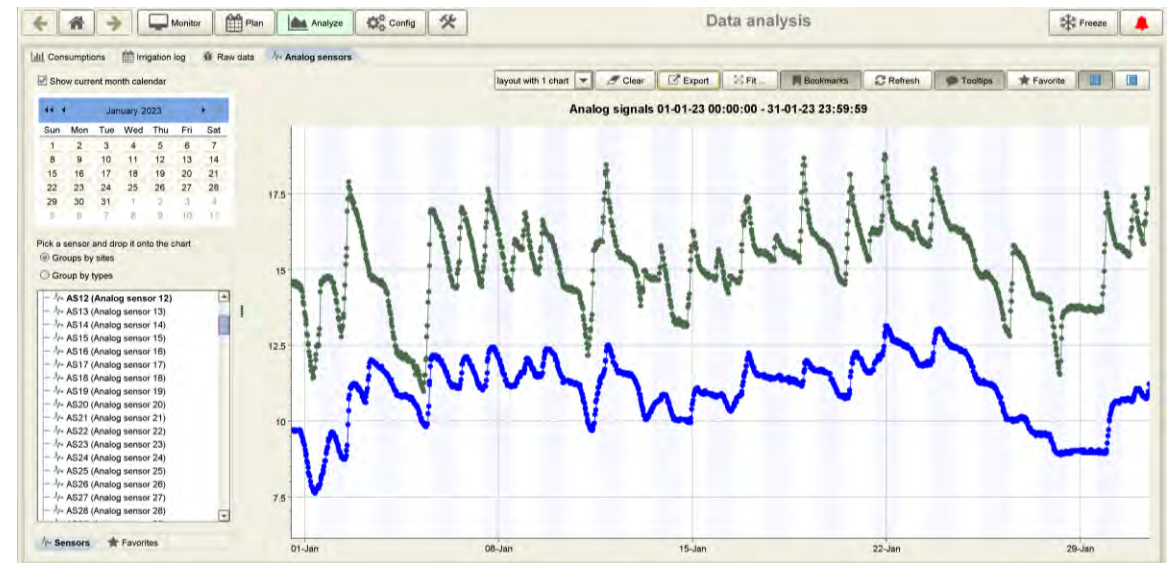

crop protection

AVIX Autonomic bird laser device

LoRaWAN
4G/5G
wireless

TREE TRAITS

growth/architecture

Leica BLK 360 LiDAR

tree physiology

Spectral Evolution spectroradiometer

AgriWAN trunk dendrometer

Green Atlas Cartographer

Soil moisture sensor network – irrigation management

Readily available water (RAW) per experimental plot

■ High RAW
 ■ Low RAW

Green Atlas Cartographer

Pulse width modulating precision spray system