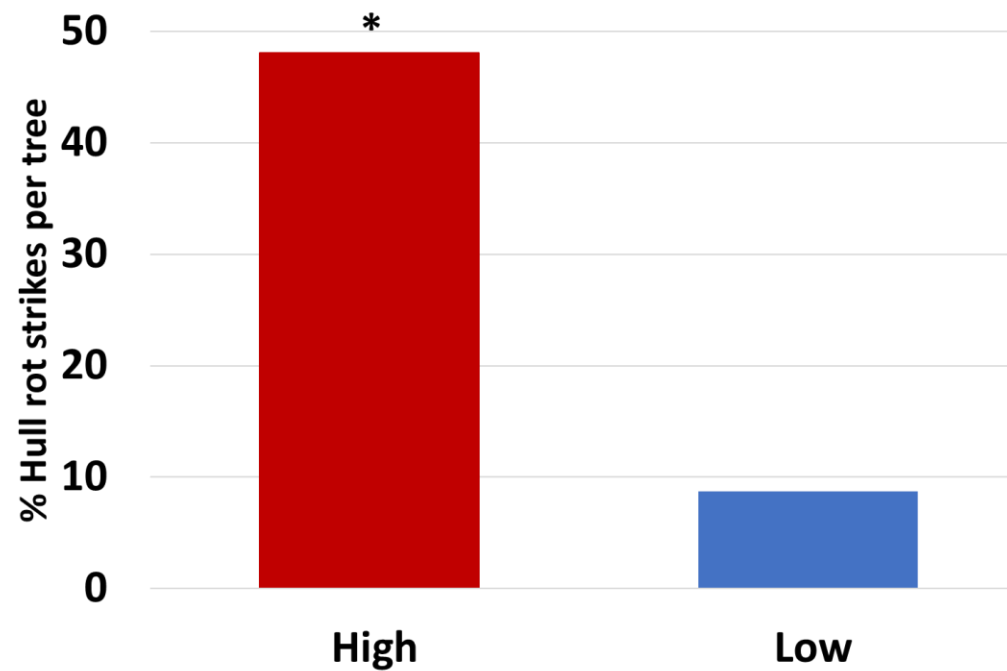

Remote imaging technology for disease risk prediction

Actual hull rot strikes
Feb/March 2021